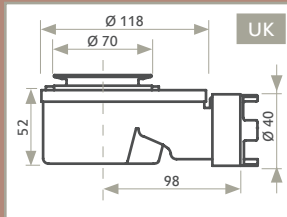

Desagüe standard Ø70
Bonde standard Ø 70
Scarico standard Ø 70
Standard Ø 70 trap
Standard ablauf Ø 70

DUO

PRISMA

CORE

OPCIONAL