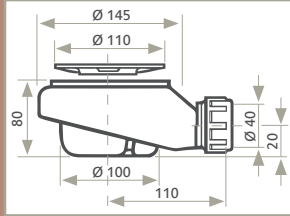

Desagüe standard
Bonde standard
Scarico standard
Standard trap
Standard ablauf

BASE

SMART

FOCUS

ARQ

TRENDY