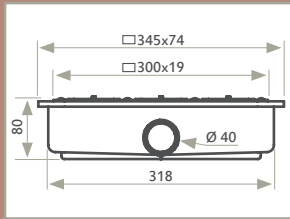

Receivers de douche > Piatti doccia > Shower trays > Duschenarmen

Bañeras
Baignoires > Vasche da bagno > Bathtubs > Badewannen

STANDARD

Desagüe line standard
Bonde line standard
Scarico line standard
Line Standard trap
Standard line ablauf

Modelos
Modèles > Modelli
> Models > Modelle

TEMPO

FLOW