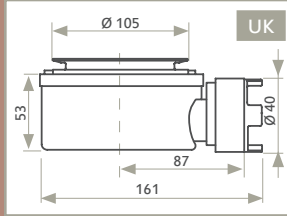

Desagüe standard
Bonde standard
Scarico standard
Standard trap
Standard ablauf

BASE

SMART

FOCUS

ARQ

TRENDY